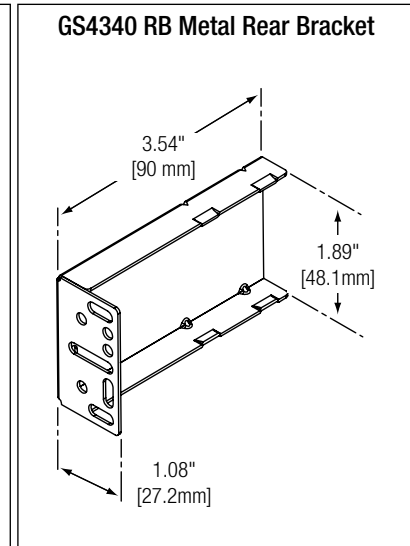

Part Number	Size	Slide Length	Slide Travel	A	B	C	D	E	F	G	H	J
GS4205 10 GS4205 EB 10	10"	250mm [9.83"]	278mm [10.95"]	—	—	192mm [7.56"]	—	—	—	—	—	—
GS4205 12 GS4205 EB 12	12"	300mm [11.8"]	329mm [12.95"]	—	—	242mm [9.53"]	—	—	—	224mm [8.82"]	—	—
GS4205 14 GS4205 EB 14	14"	350mm [13.78"]	380mm [14.96"]	96mm [3.78"]	—	292mm [11.5"]	—	—	—	224mm [8.82"]	—	—
GS4205 16 GS4205 EB 16	16"	400mm [15.75"]	430mm [16.93"]	96mm [3.78"]	—	342mm [13.46"]	—	—	—	224mm [8.82"]	320mm [12.6"]	—
GS4205 18 GS4205 EB 18	18"	450mm [17.72"]	477mm [18.78"]	128mm [5.03"]	—	294mm [11.58"]	392mm [15.43"]	—	—	224mm [8.82"]	352mm [13.86"]	—
GS4205 20 GS4205 EB 20	20"	500mm [19.69"]	539mm [21.22"]	96mm [3.78"]	160mm [6.3"]	344mm [13.54"]	442mm [17.40"]	—	—	224mm [8.82"]	416mm [16.38"]	—
GS4205 22 GS4205 EB 22	22"	550mm [21.65"]	589mm [23.19"]	96mm [3.78"]	160mm [6.3"]	352mm [13.86"]	394mm [15.51"]	492mm [19.37"]	—	224mm [8.82"]	352mm [13.86"]	448mm [17.64"]
GS4205 24 GS4205 EB 24	24"	600mm [23.62"]	639mm [25.16"]	128mm [5.03"]	192mm [7.56"]	384mm [15.12"]	444mm [17.48"]	542mm [21.34"]	—	224mm [8.82"]	352mm [13.86"]	480mm [18.9"]
GS4205 26 GS4205 EB 26	26"	650mm [25.59"]	689mm [27.13"]	128mm [5.03"]	224mm [8.82"]	416mm [16.38"]	494mm [19.45"]	592mm [23.31"]	—	224mm [8.82"]	352mm [13.86"]	544mm [21.42"]
GS4205 28 GS4205 EB 28	28"	700mm [27.56"]	736mm [28.98"]	128mm [5.03"]	224mm [8.82"]	416mm [16.38"]	480mm [18.9"]	544mm [21.42"]	642mm [25.28"]	224mm [8.82"]	352mm [13.86"]	544mm [21.42"]