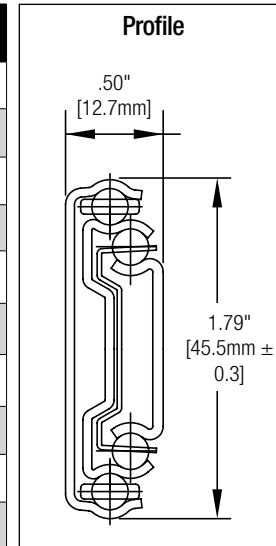

Part Number	Size	Slide Length	Slide Travel	A	B	C	D	E	F	G	H	J
GS4205 10 GS4205 EB 10	10"	250mm [9.83"]	278mm [10.95"]	—	—	192mm [7.56"]	—	—	—	—	—	—
GS4205 12 GS4205 EB 12	12"	300mm [11.8"]	329mm [12.95"]	—	—	242mm [9.53"]	—	—	—	224mm [8.82"]	—	—
GS4205 14 GS4205 EB 14	14"	350mm [13.78"]	380mm [14.96"]	96mm [3.78"]	—	292mm [11.5"]	—	—	—	224mm [8.82"]	—	—
GS4205 16 GS4205 EB 16	16"	400mm [15.75"]	430mm [16.93"]	96mm [3.78"]	—	342mm [13.46"]	—	—	—	224mm [8.82"]	320mm [12.6"]	—
GS4205 18 GS4205 EB 18	18"	450mm [17.72"]	477mm [18.78"]	128mm [5.03"]	—	294mm [11.58"]	392mm [15.43"]	—	—	224mm [8.82"]	352mm [13.86"]	—
GS4205 20 GS4205 EB 20	20"	500mm [19.69"]	539mm [21.22"]	96mm [3.78"]	160mm [6.3"]	344mm [13.54"]	442mm [17.40"]	—	—	224mm [8.82"]	416mm [16.38"]	—
GS4205 22 GS4205 EB 22	22"	550mm [21.65"]	589mm [23.19"]	96mm [3.78"]	160mm [6.3"]	352mm [13.86"]	394mm [15.51"]	492mm [19.37"]	—	224mm [8.82"]	352mm [13.86"]	448mm [17.64"]
GS4205 24 GS4205 EB 24	24"	600mm [23.62"]	639mm [25.16"]	128mm [5.03"]	192mm [7.56"]	384mm [15.12"]	444mm [17.48"]	542mm [21.34"]	—	224mm [8.82"]	352mm [13.86"]	480mm [18.9"]
GS4205 26 GS4205 EB 26	26"	650mm [25.59"]	689mm [27.13"]	128mm [5.03"]	224mm [8.82"]	416mm [16.38"]	494mm [19.45"]	592mm [23.31"]	—	224mm [8.82"]	352mm [13.86"]	544mm [21.42"]
GS4205 28 GS4205 EB 28	28"	700mm [27.56"]	736mm [28.98"]	128mm [5.03"]	224mm [8.82"]	416mm [16.38"]	480mm [18.9"]	544mm [21.42"]	642mm [25.28"]	224mm [8.82"]	352mm [13.86"]	544mm [21.42"]